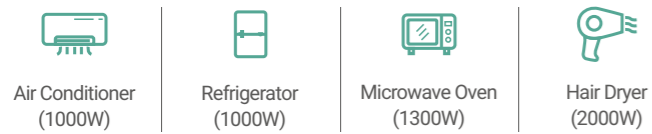

APP
supports remote monitoring & control

SPECIFICATIONS

Features	Descriptions
Battery	
Battery Chemistry	NMC
Capacity	1554Wh
Lifecycle	>800 cycles to 60%
Battery Management	BMS: Under/Over Voltage Protection, Over Current Protection, Short Circuit Protection, Overcharging Voltage Protection, Over Temperature Protection
MPPT	Support solar power MPPT charging
Input Options	
Solar Charge	2.5Hrs (Maximum Input under full sunlight), 800W (15-100V, 12A)
Vehicle Charge	12Hrs (at 12V)12V, 12A
Wall Charge	1Hour to 80%, 1.6Hours to 100%, up to 1500W
Output	
AC Outlets	4 x 110Vac, 60Hz, 2000W (4000W Peak)
Car Outlet	13.6V, 10A
USB-A	2 x 12W Max (5V, 2.4A)
Quick Charge 3.0	2 x 28W Max (5V/9V/12V, 2.4A)
USB-C PD	2 x 60W Max (5V/9V/15V/20V, 3A)
Wireless Charging	1 x 15W Max
Advanced	
UPS	Yes
Battery Expansion	Parallel to increase capacity (Up to 3 Units)
App Management	Yes (Wi-Fi +Bluetooth)
General	
Dimensions (LxWxH)	16.5 x 9.1 x 11.3 in (418.7 x 230 x 287mm)
Weight	36.4lbs (16.5kg)
Operating Temperature	-4 ~ 140°F (-20~60°C)
Certifications	UL, CE, FCC, RoHS, PSE
Warranty	24 Months

Your EXPERT Portable Power Station

Powerful Capacity & Output

With a huge capacity of 1554Wh and a powerful output of 2000W, you can now power a wider array of high-power appliances with confidence!

2000W Power Output