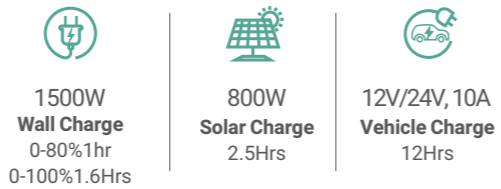

APP
supports remote monitoring & control

SPECIFICATIONS

Features	Descriptions
Battery	
Battery Chemistry	NMC
Capacity	1554Wh
Lifecycle	>800 cycles to 60%
Battery Management	BMS: Under/Over Voltage Protection, Over Current Protection, Short Circuit Protection, Overcharging Voltage Protection, Over Temperature Protection
MPPT	Support solar power MPPT charging
Input Options	
Solar Charge	2.5Hrs (Maximum Input under full sunlight), 800W (15-100V, 12A)
Vehicle Charge	12Hrs (at 12V)12V, 12A
Wall Charge	1Hour to 80%, 1.6Hours to 100%, up to 1500W
Output	
AC Outlets	4 x 110Vac, 60Hz, 2000W (4000W Peak)
Car Outlet	13.6V, 10A
USB-A	2 x 12W Max (5V, 2.4A)
Quick Charge 3.0	2 x 28W Max (5V/9V/12V, 2.4A)
USB-C PD	2 x 60W Max (5V/9V/15V/20V, 3A)
Wireless Charging	1 x 15W Max
Advanced	
UPS	Yes
Battery Expansion	Parallel to increase capacity (Up to 3 Units)
App Management	Yes (Wi-Fi +Bluetooth)
General	
Dimensions (LxWxH)	16.5 x 9.1 x 11.3 in (418.7 x 230 x 287mm)
Weight	36.4lbs (16.5kg)
Operating Temperature	-4 ~ 140°F (-20~60°C)
Certifications	UL, CE, FCC, RoHS, PSE
Warranty	24 Months

Your EXPERT Portable Power Station

Powerful Capacity & Output

With a huge capacity of 1554Wh and a powerful output of 2000W, you can now power a wider array of high-power appliances with confidence!

2000W Power Output

The Fastest Charging Speed

INFINITY 1500 has the fastest AC and solar charging speed that allows you to quickly charge from 0%-80% in an hour, always providing you the power ready-to-go!

The Most Versatile Ports