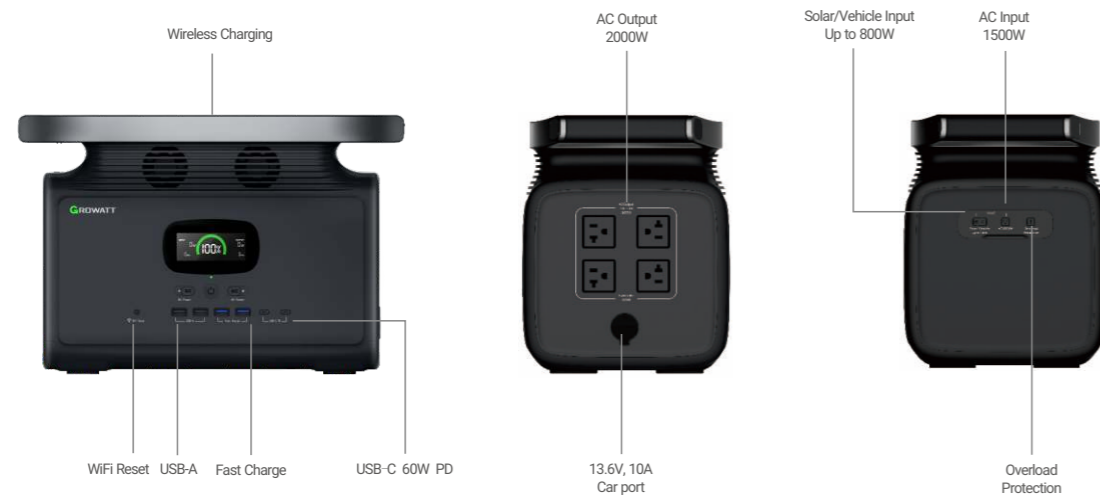

One Hub For All Your Needs

INFINITY 1500

PORTABLE POWER STATION

2000W
AC output for high power devices

12 Outlets
for all kinds of electric devices

1.6Hrs
superfast charging speed

UPS
seamless power switch in power outages

APP
supports remote monitoring & control

SPECIFICATIONS

Features	Descriptions
Battery	
Battery Chemistry	NMC
Capacity	1554Wh
Lifecycle	>800 cycles to 60%
Battery Management	BMS: Under/Over Voltage Protection, Over Current Protection, Short Circuit Protection, Overcharging Voltage Protection, Over Temperature Protection
MPPT	Support solar power MPPT charging
Input Options	
Solar Charge	2.5Hrs (Maximum Input under full sunlight), 800W (15-100V, 12A)
Vehicle Charge	12Hrs (at 12V)12V, 12A
Wall Charge	1Hour to 80%, 1.6Hours to 100%, up to 1500W
Output	
AC Outlets	4 x 110Vac, 60Hz, 2000W (4000W Peak)
Car Outlet	13.6V, 10A
USB-A	2 x 12W Max (5V, 2.4A)
Quick Charge 3.0	2 x 28W Max (5V/9V/12V, 2.4A)
USB-C PD	2 x 60W Max (5V/9V/15V/20V, 3A)
Wireless Charging	1 x 15W Max
Advanced	
UPS	Yes
Battery Expansion	Parallel to increase capacity (Up to 3 Units)
App Management	Yes (Wi-Fi +Bluetooth)
General	
Dimensions (LxWxH)	16.5 x 9.1 x 11.3 in (418.7 x 230 x 287mm)
Weight	36.4lbs (16.5kg)
Operating Temperature	-4 ~ 140°F (-20~60°C)
Certifications	UL, CE, FCC, RoHS, PSE
Warranty	24 Months

Your EXPERT Portable Power Station

Powerful Capacity & Output

With a huge capacity of 1554Wh and a powerful output of 2000W, you can now power a wider array of high-power appliances with confidence!

2000W Power Output