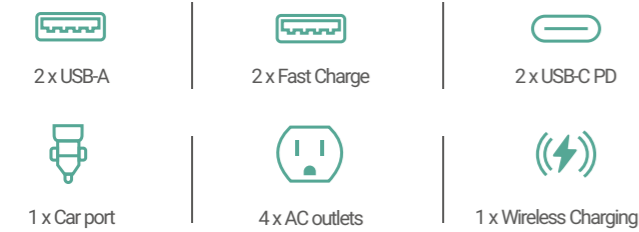

The Most Versatile Ports

With up to 12 versatile outlets, you may charge all of your devices simultaneously without cumbersome wiring and confusing adapters.