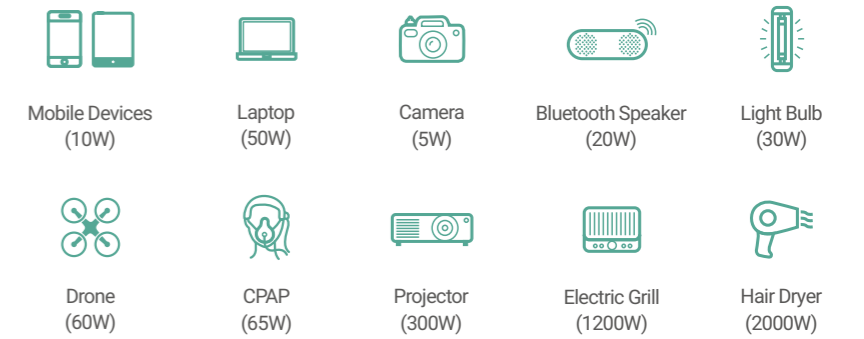

Power Wherever You Need

Outdoor Adventure

For campers, explorers, RV dwellers